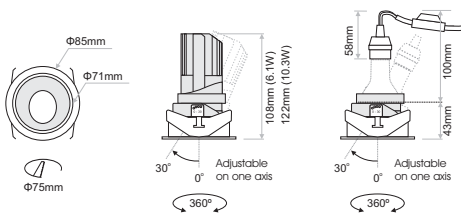

- Focus is a series of recessed downlights.
- Offered with IP44 (face only) LED module or with GU10 lampholder (max 7.5 Watt).
- Available either fixed or adjustable.
- Outer ring offered in white or black colour, inner ring available in white, black, gold or silver colour.
- 3 SDCM
- L90/B10 50000h
- Low UGR (UGR<10)

Adjustable

Fixed

Name	Model (LED Power)	CCT*	CRI80, CRI90 LED Source	Beam Angle	Type	Luminaire Colour	Dimming Option	Accessories
FOCUS Recessed <i>(FOCUS RC)</i>	6.1W <i>(6)</i>	2700K (27B)	812lm 677lm	18° (18)	Adjustable (AD)	Trim (XX) White (W) Black (B) Inner White (W) Black (B) Gold (G) Silver (S)	Without Driver (00)	No Extra (00)
		3000K (30B)	845lm 705lm	24° (24)	Fixed (FX)		Non Dimmable (ND)	Emergency Kit (01)
		4000K (40B)	879lm 733lm	32° (32)			Analogue (1-10V) (A1)	
				48° (48)			DMX (DX)	
	10.3W <i>(10)</i>	2700K (27B)	1379lm 1138lm				DALI (DL)	
		3000K (30B)	1435lm 1180lm				Push Button (PB)	
		4000K (40B)	1479lm 1265lm				Phase Cut (PC)	
							Wireless*** (WL)	
	Warm Dimming 6.1W <i>(WD)</i>		95 (95)					
		1800K-3000K (1830B)	518lm				Analogue (1-10V) (A1)	
							DALI (DL)	
							Phase Cut (PC)	
							Wireless*** (WL)	

Model	Type	Luminaire Colour	Lamp Holder
FOCUS Recessed LL <i>(FOCUS RC LL)</i>	Adjustable (AD) Fixed (FX)	Trim (XX) White (W) Black (B) Inner White (W) Black (B) Gold (G) Silver (S)	GU10 (max 7.5W) (G1)