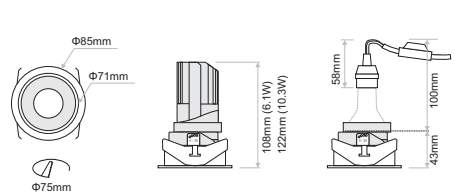

- Focus is a series of recessed downlights.
- Offered with IP44 (face only) LED module or with GU10 lampholder (max 7.5 Watt).
- Available either fixed or adjustable.
- Outer ring offered in white or black colour, inner ring available in white, black, gold or silver colour.
- 3 SDCM
- L90/B10 50000h
- Low UGR (UGR<10)

Adjustable

Fixed

Name	Model (LED Power)	CCT*	CRI80, CRI90 LED Source	Beam Angle	Type	Luminaire Colour	Dimming Option	Accessories
FOCUS Recessed <i>(FOCUS RC)</i>	6.1W <i>(6)</i>	2700K (27B)	812lm 677lm	18° (18)	Adjustable (AD)	Trim (XX) White (W) Black (B) Inner White (W) Black (B) Gold (G) Silver (S)	Without Driver (00)	No Extra (00)
		3000K (30B)	845lm 705lm	24° (24)	Fixed (FX)		Non Dimmable (ND)	Emergency Kit (01)
		4000K (40B)	879lm 733lm	32° (32)			Analogue (1-10V) (A1)	
				48° (48)			DMX (DX)	
	10.3W <i>(10)</i>	2700K (27B)	1379lm 1138lm				DALI (DL)	
		3000K (30B)	1435lm 1180lm				Push Button (PB)	
		4000K (40B)	1479lm 1265lm				Phase Cut (PC)	
							Wireless*** (WL)	
	Warm Dimming 6.1W <i>(WD)</i>		95 (95)					
		1800K-3000K (1830B)	518lm				Analogue (1-10V) (A1)	
							DALI (DL)	
							Phase Cut (PC)	
							Wireless*** (WL)	

Model	Type	Luminaire Colour	Lamp Holder
FOCUS Recessed LL <i>(FOCUS RC LL)</i>	Adjustable (AD) Fixed (FX)	Trim (XX) White (W) Black (B) Inner White (W) Black (B) Gold (G) Silver (S)	GU10 (max 7.5W) (G1)