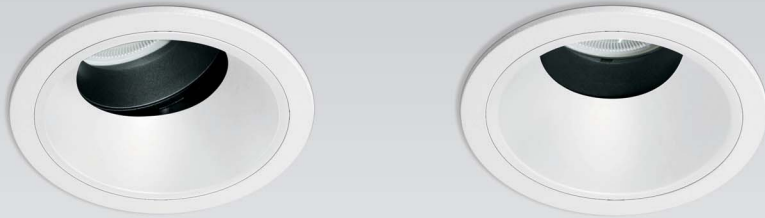

- Focus is a series of recessed downlights.
- Offered with IP44 (face only) LED module or with GU10 lampholder (max 7.5 Watt).
- Available either fixed or adjustable.
- Outer ring offered in white or black colour, inner ring available in white, black, gold or silver colour.
- 3 SDCM
- L90/B10 50000h
- Low UGR (UGR<10)

Adjustable

Fixed

Name	Model (LED Power)	CCT*	CRI80, CRI90 LED Source	Beam Angle	Type	Luminaire Colour	Dimming Option	Accessories
FOCUS Recessed <i>(FOCUS RC)</i>	6.1W <i>(6)</i>	2700K (27B)	812lm 677lm	18° (18)	Adjustable (AD)	Trim (XX) White (W) Black (B) Inner White (W) Black (B) Gold (G) Silver (S)	Without Driver (00)	No Extra (00)
		3000K (30B)	845lm 705lm	24° (24)	Fixed (FX)		Non Dimmable (ND)	Emergency Kit (01)
		4000K (40B)	879lm 733lm	32° (32)			Analogue (1-10V) (A1)	
				48° (48)			DMX (DX)	
	10.3W <i>(10)</i>	2700K (27B)	1379lm 1138lm				DALI (DL)	
		3000K (30B)	1435lm 1180lm				Push Button (PB)	
		4000K (40B)	1479lm 1265lm				Phase Cut (PC)	
							Wireless*** (WL)	
	Warm Dimming 6.1W <i>(WD)</i>		95 (95)					
		1800K-3000K (1830B)	518lm				Analogue (1-10V) (A1)	
							DALI (DL)	
							Phase Cut (PC)	
							Wireless*** (WL)	

* CCT: 3500K, 5000K, 6500K available upon request.

** Other RAL colours available upon request.

*** The wireless dimming option includes driver and Bluetooth dimming accessory.

Ordering Code Example: FOCUS RC-6-30B-90-32-AD-WB-00-00

Model	Type	Luminaire Colour	Lamp Holder
FOCUS Recessed LL <i>(FOCUS RC LL)</i>	Adjustable (AD) Fixed (FX)	Trim (XX) White (W) Black (B) Inner White (W) Black (B) Gold (G) Silver (S)	GU10 (max 7.5W) (G1)